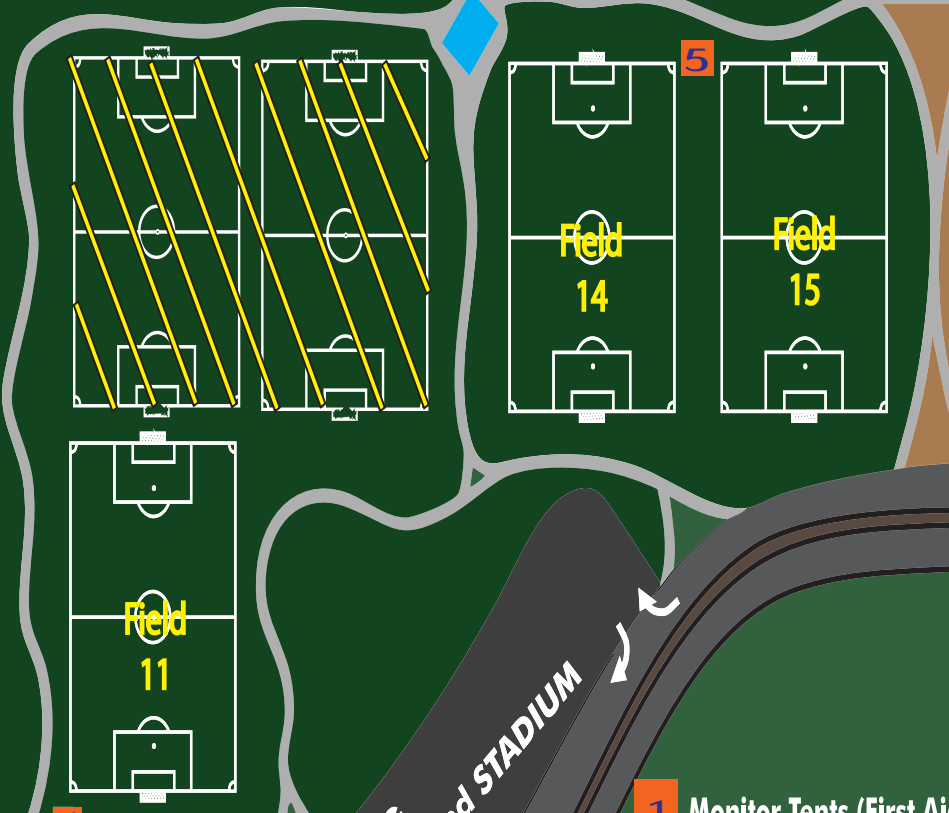

↑ To 60/10 FWY
CENTRAL AVE
To 71 EXPY ↓

THE GAMES @ AREA B MMXXV

PARKING BEST FOR FIELDS 7-9

COLLEGE PARK AVE

PARKING BEST FOR FIELDS 10-15 and STADIUM
COLLEGE PARK AVE

- 1 Monitor Tents (First Aid)**
Tent 1 - 7, 8A, 8C
Tent 2 - 8B, 8D, 9A
Tent 3 - 9B, 10A, 10B
Tent 4 - 11
Tent 5 - 14, 15, 16
- REFeree CHECK IN**
- TEAM CHECK IN (Fields 10-Stadium)**
- RESTROOMS**
- Snack Bar**
- TEAM CHECK IN (Fields 7-9)**