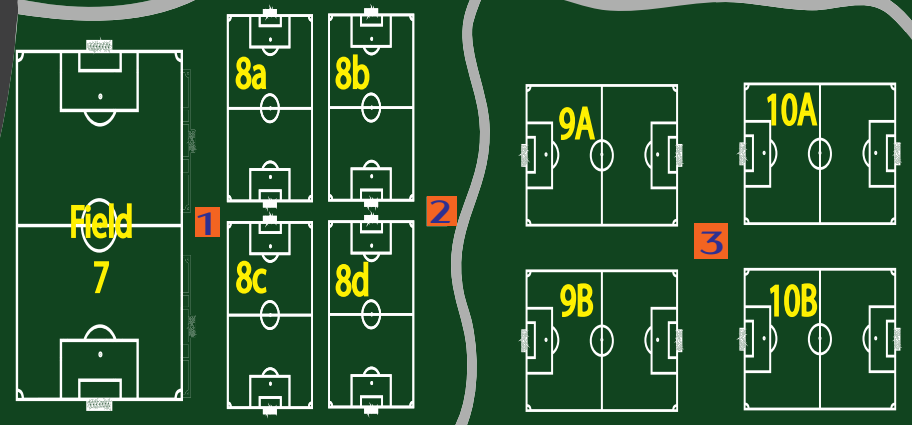

↑ To 60/10 FWY
CENTRAL AVE
To 71 EXPY ↓

THE GAMES @ AREA B MMXXV

PARKING BEST FOR FIELDS 7-9

COLLEGE PARK AVE

PARKING BEST FOR FIELDS 10-15 and STADIUM
COLLEGE PARK AVE

- 1 Monitor Tents (First Aid)**
Tent 1 - 7, 8A, 8C
Tent 2 - 8B, 8D, 9A
Tent 3 - 9B, 10A, 10B
Tent 4 - 11
Tent 5 - 14, 15, 16
- REFeree CHECK IN**
- TEAM CHECK IN (Fields 10-Stadium)**
- RESTROOMS**
- Snack Bar**
- TEAM CHECK IN (Fields 7-9)**